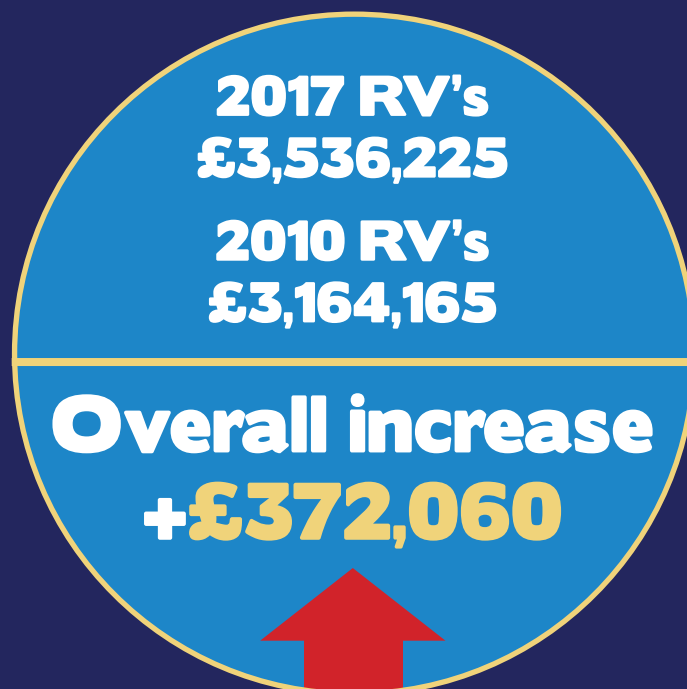

Suffolk Coast

121 Pubs Reviewed

55% pubs had RV increase

39% pubs had RV increase +15%

31% pubs had RV increase +30%

26% pubs had RV increase +40% = £388,000

21% pubs had RV increase +50% = £263,000

7% of Pubs had increase of +100%
**335% difference between largest increase
& largest decrease**