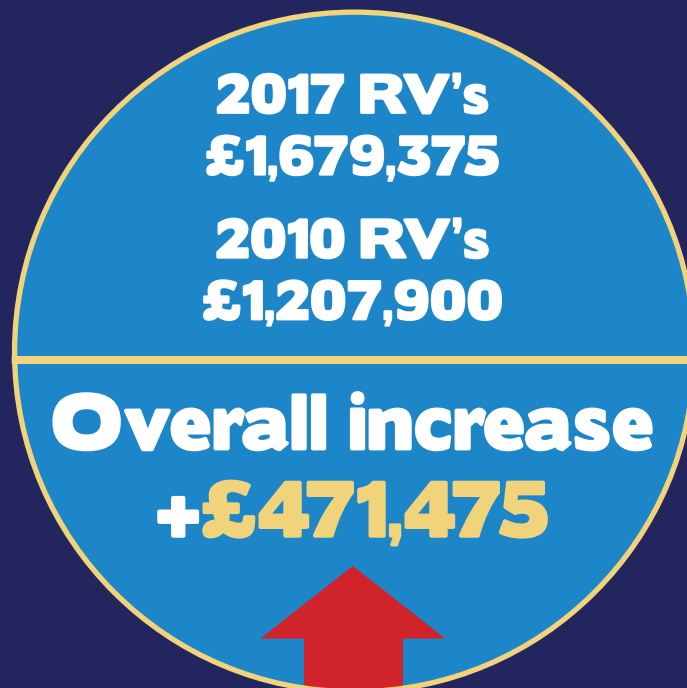

## Lewes, Sussex

45 Pubs Reviewed

71% pubs had RV increase

60% pubs had RV increase +15%

47% pubs had RV increase of +30%

42% pubs had RV increase +40% = £447,200

38% pubs had RV increase +50% = £425,200

22% of Pubs had increase of +100%